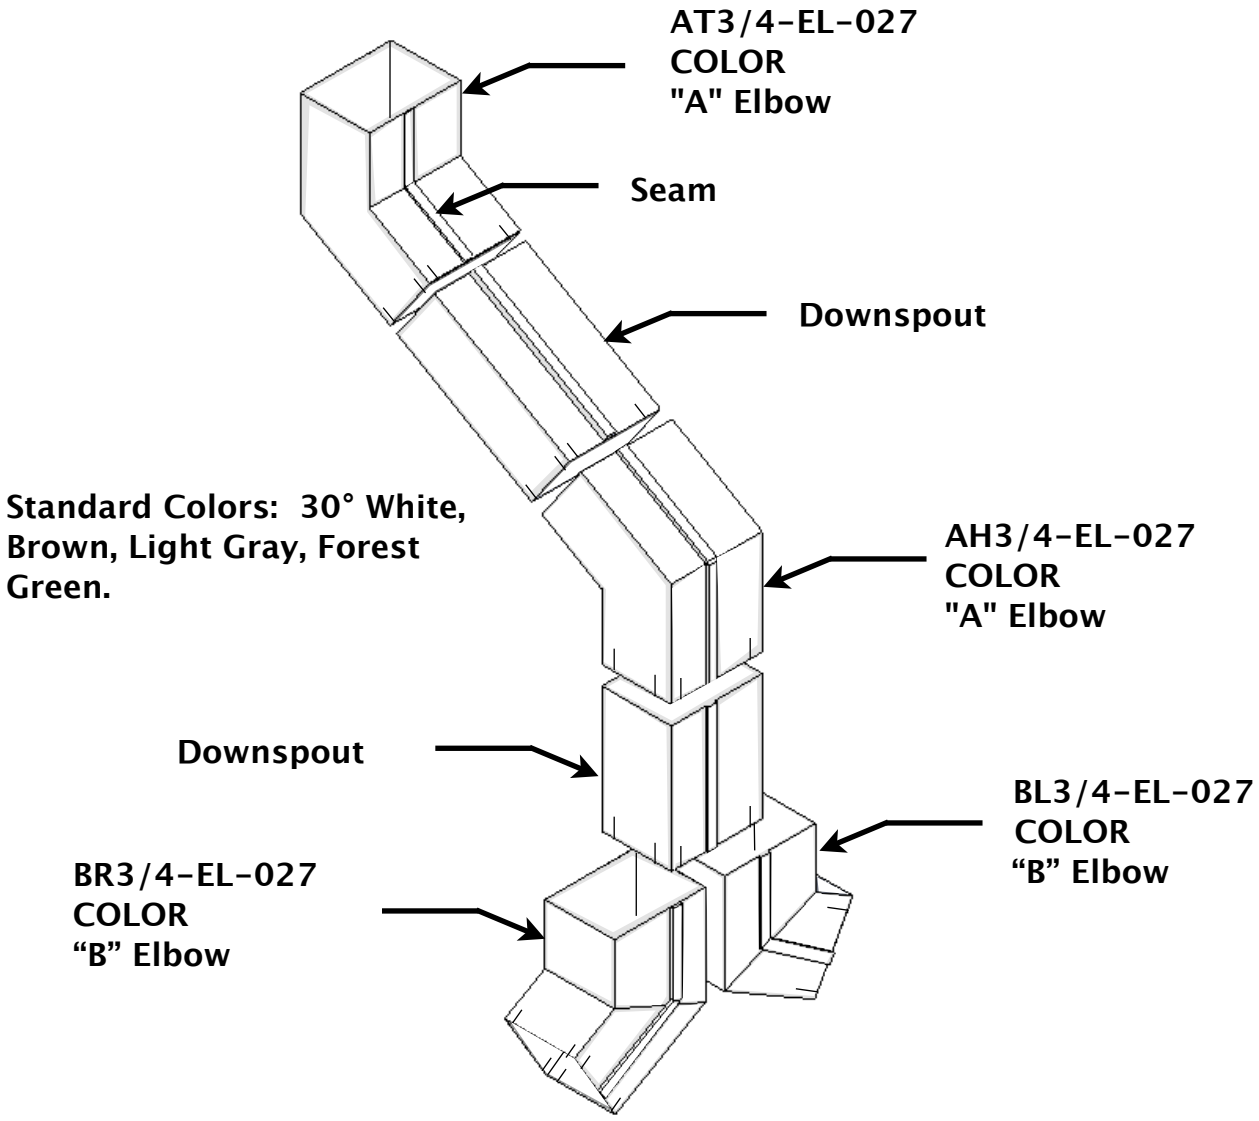

Smooth Elbows and Downspouts

3"x 4" is only a sample size.

111 Bolte Lane • St. Clair, MO
63077-3219